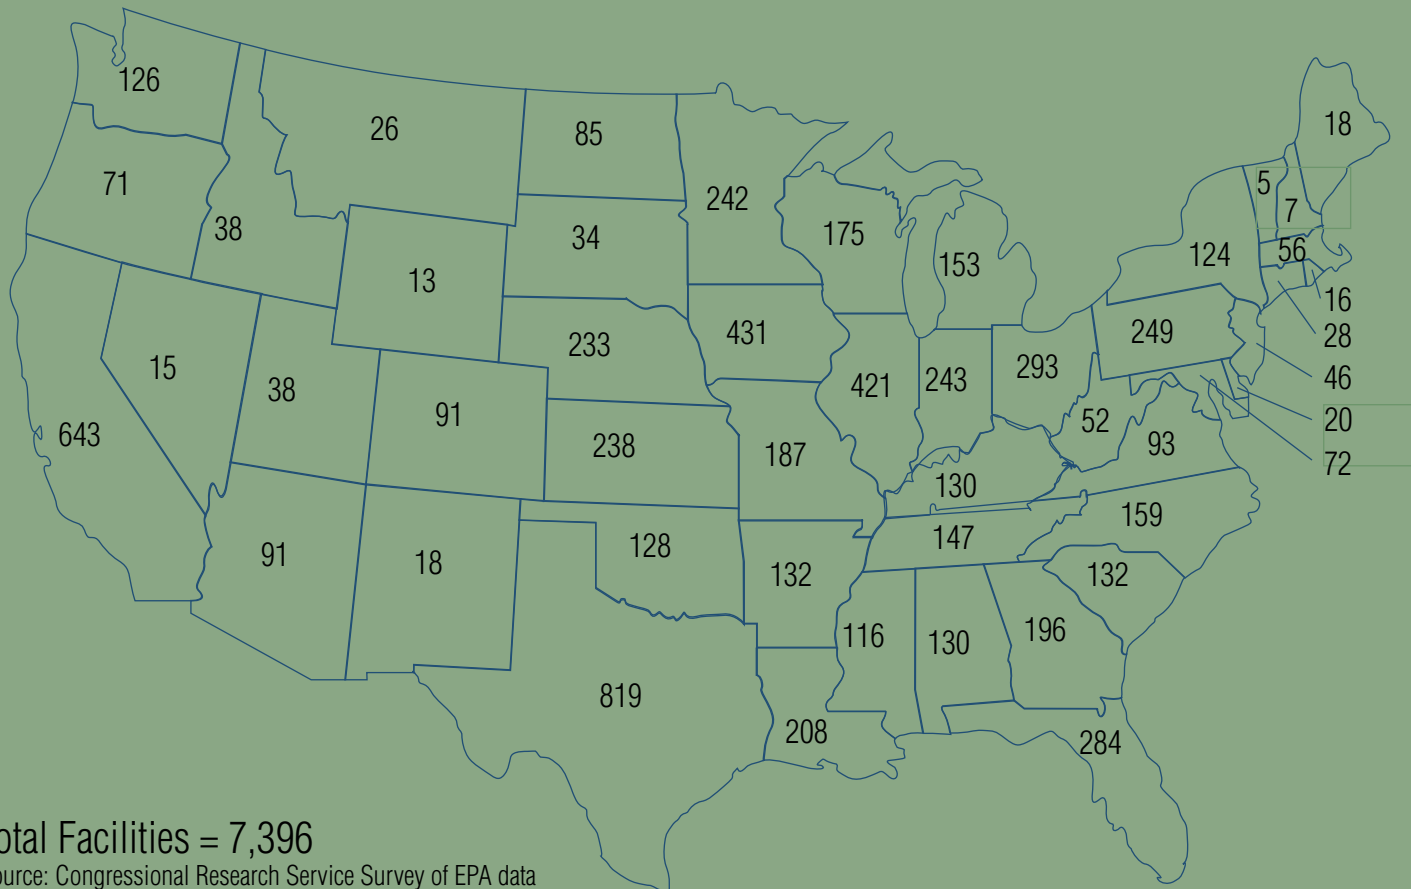

Facilities Threatening More Than 1,000 People, By State

Total Facilities = 7,396

Source: Congressional Research Service Survey of EPA data